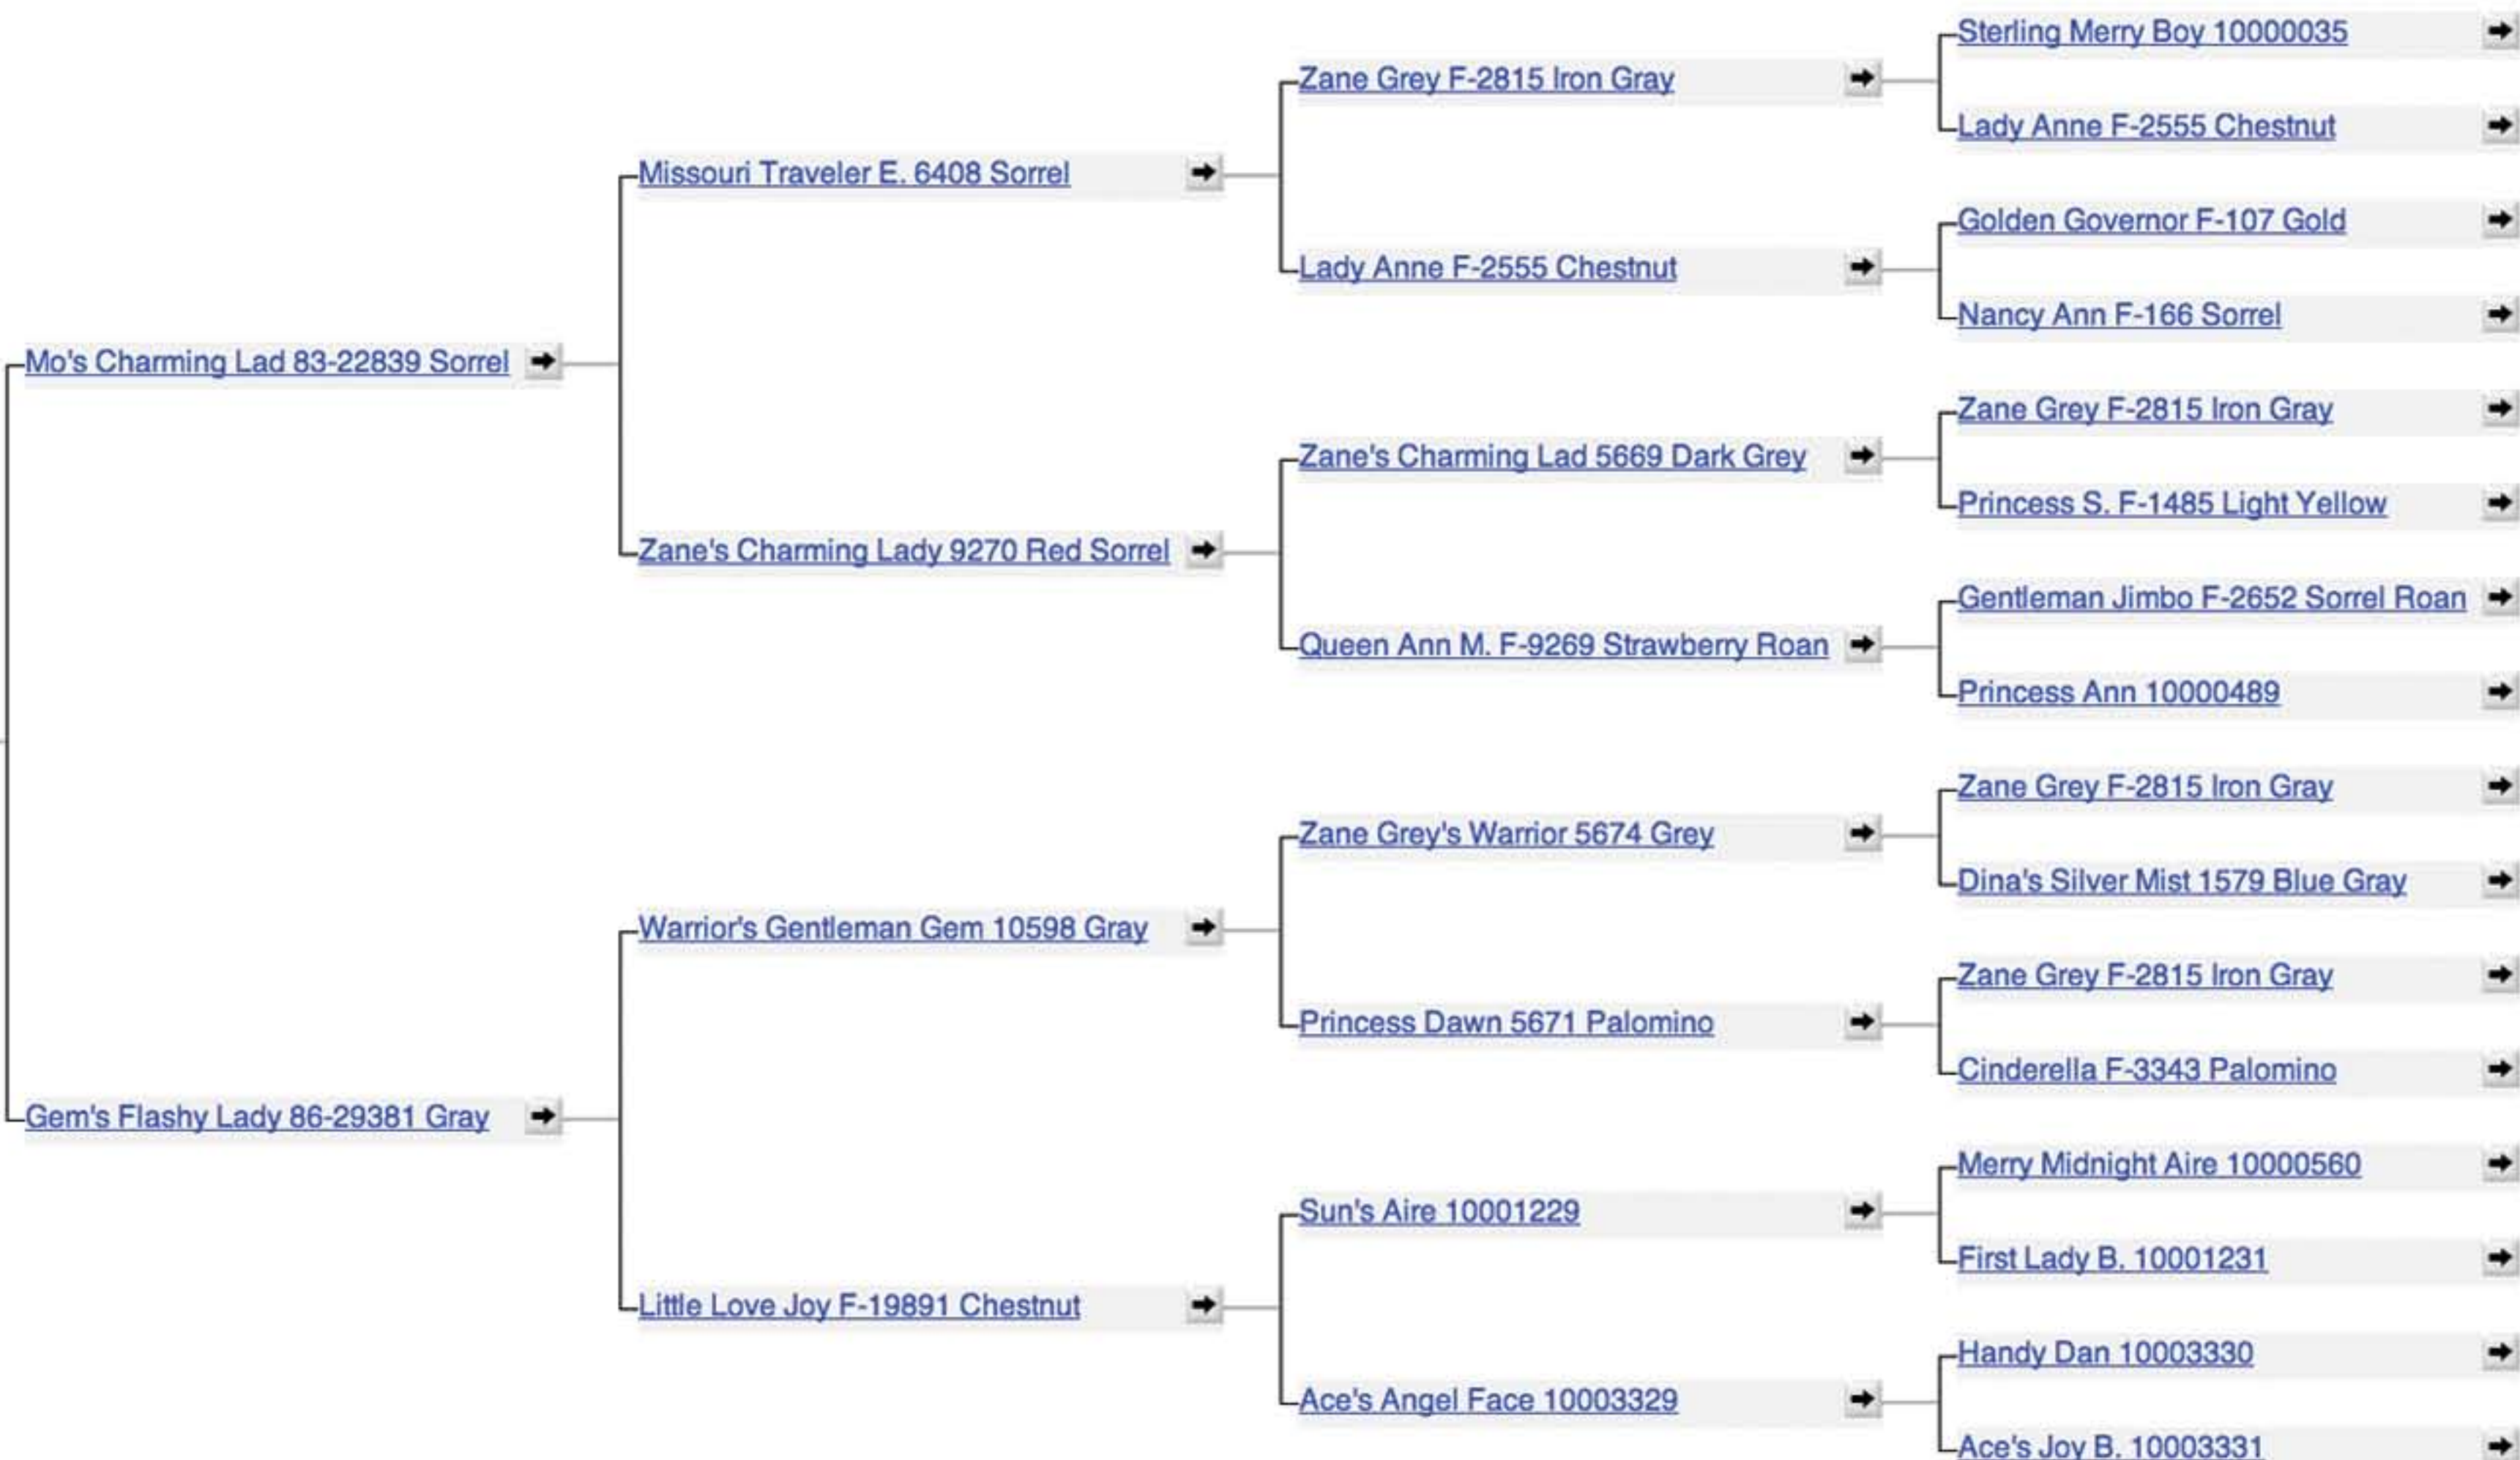

Dam **Lad's Lady Airborne**

SWEET GEORGIA BROWN

Sire **Bobby Bluegrass**